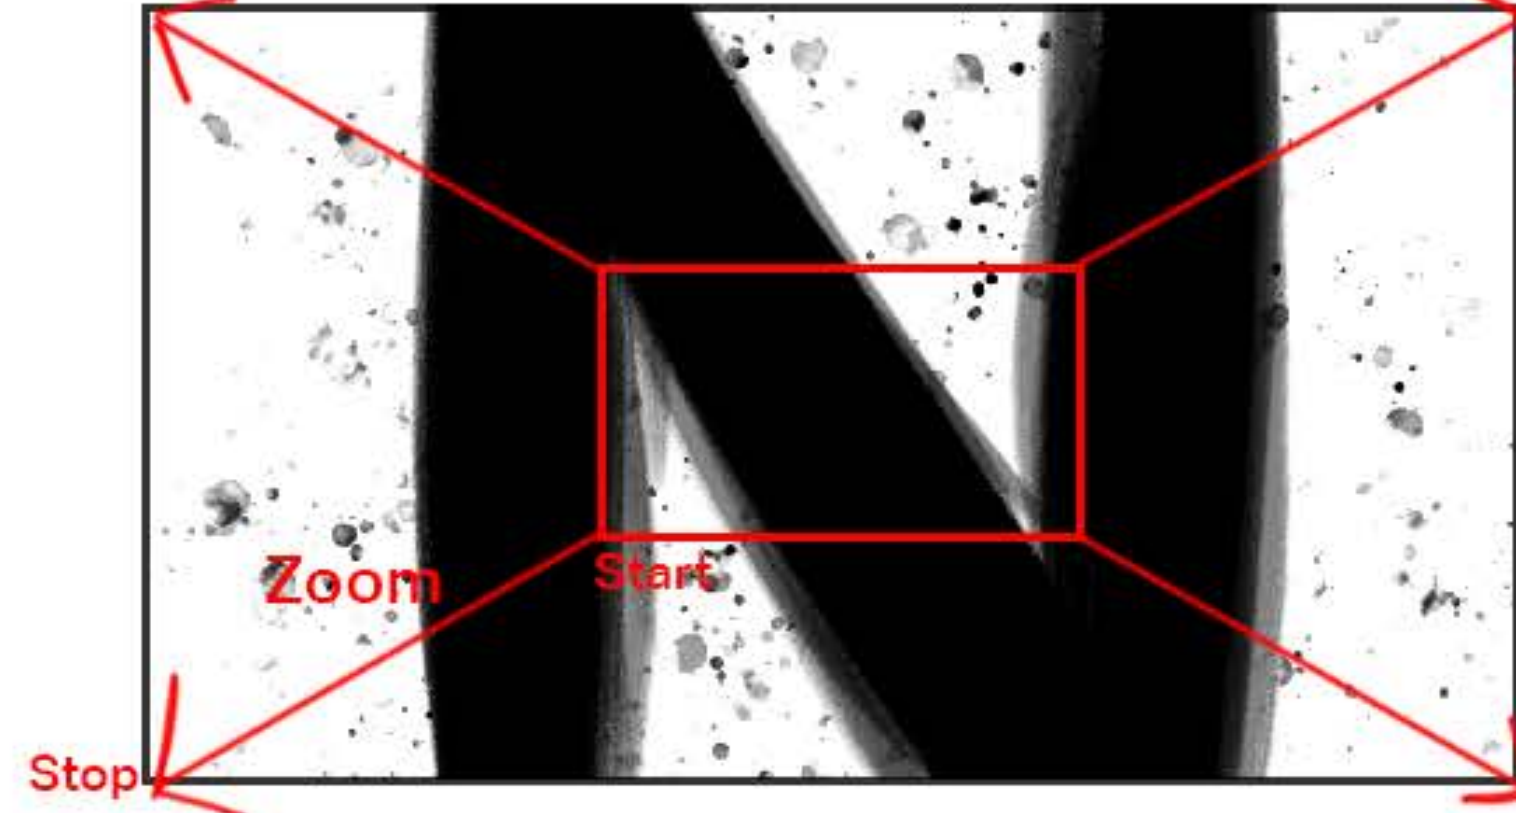

Blue Eye Samurai is an adult animated action series about a young warrior, Mizu, driven by a dream of revenge against those who made her an outcast in Edo-period Japan.

CONCEPT 1: Sumi-e Logo

An animated Netflix logo based off the Japanese art of calligraphy and the series logo design.

1

Description: Track over to brush stroke moving down.

Tracking

3

Description: Cut to mutiple brush strokes.

4

Description: Brush strokes move in a zig zag movement.

5

Description: Cut to zoom out of brush strokes.

6

Description: Logo as brush strokes.

CONCEPT 2: The Power of the Swordmarker

The intricate and empowering process of crafting a Katana is depicted through the creation of the Netflix logo.