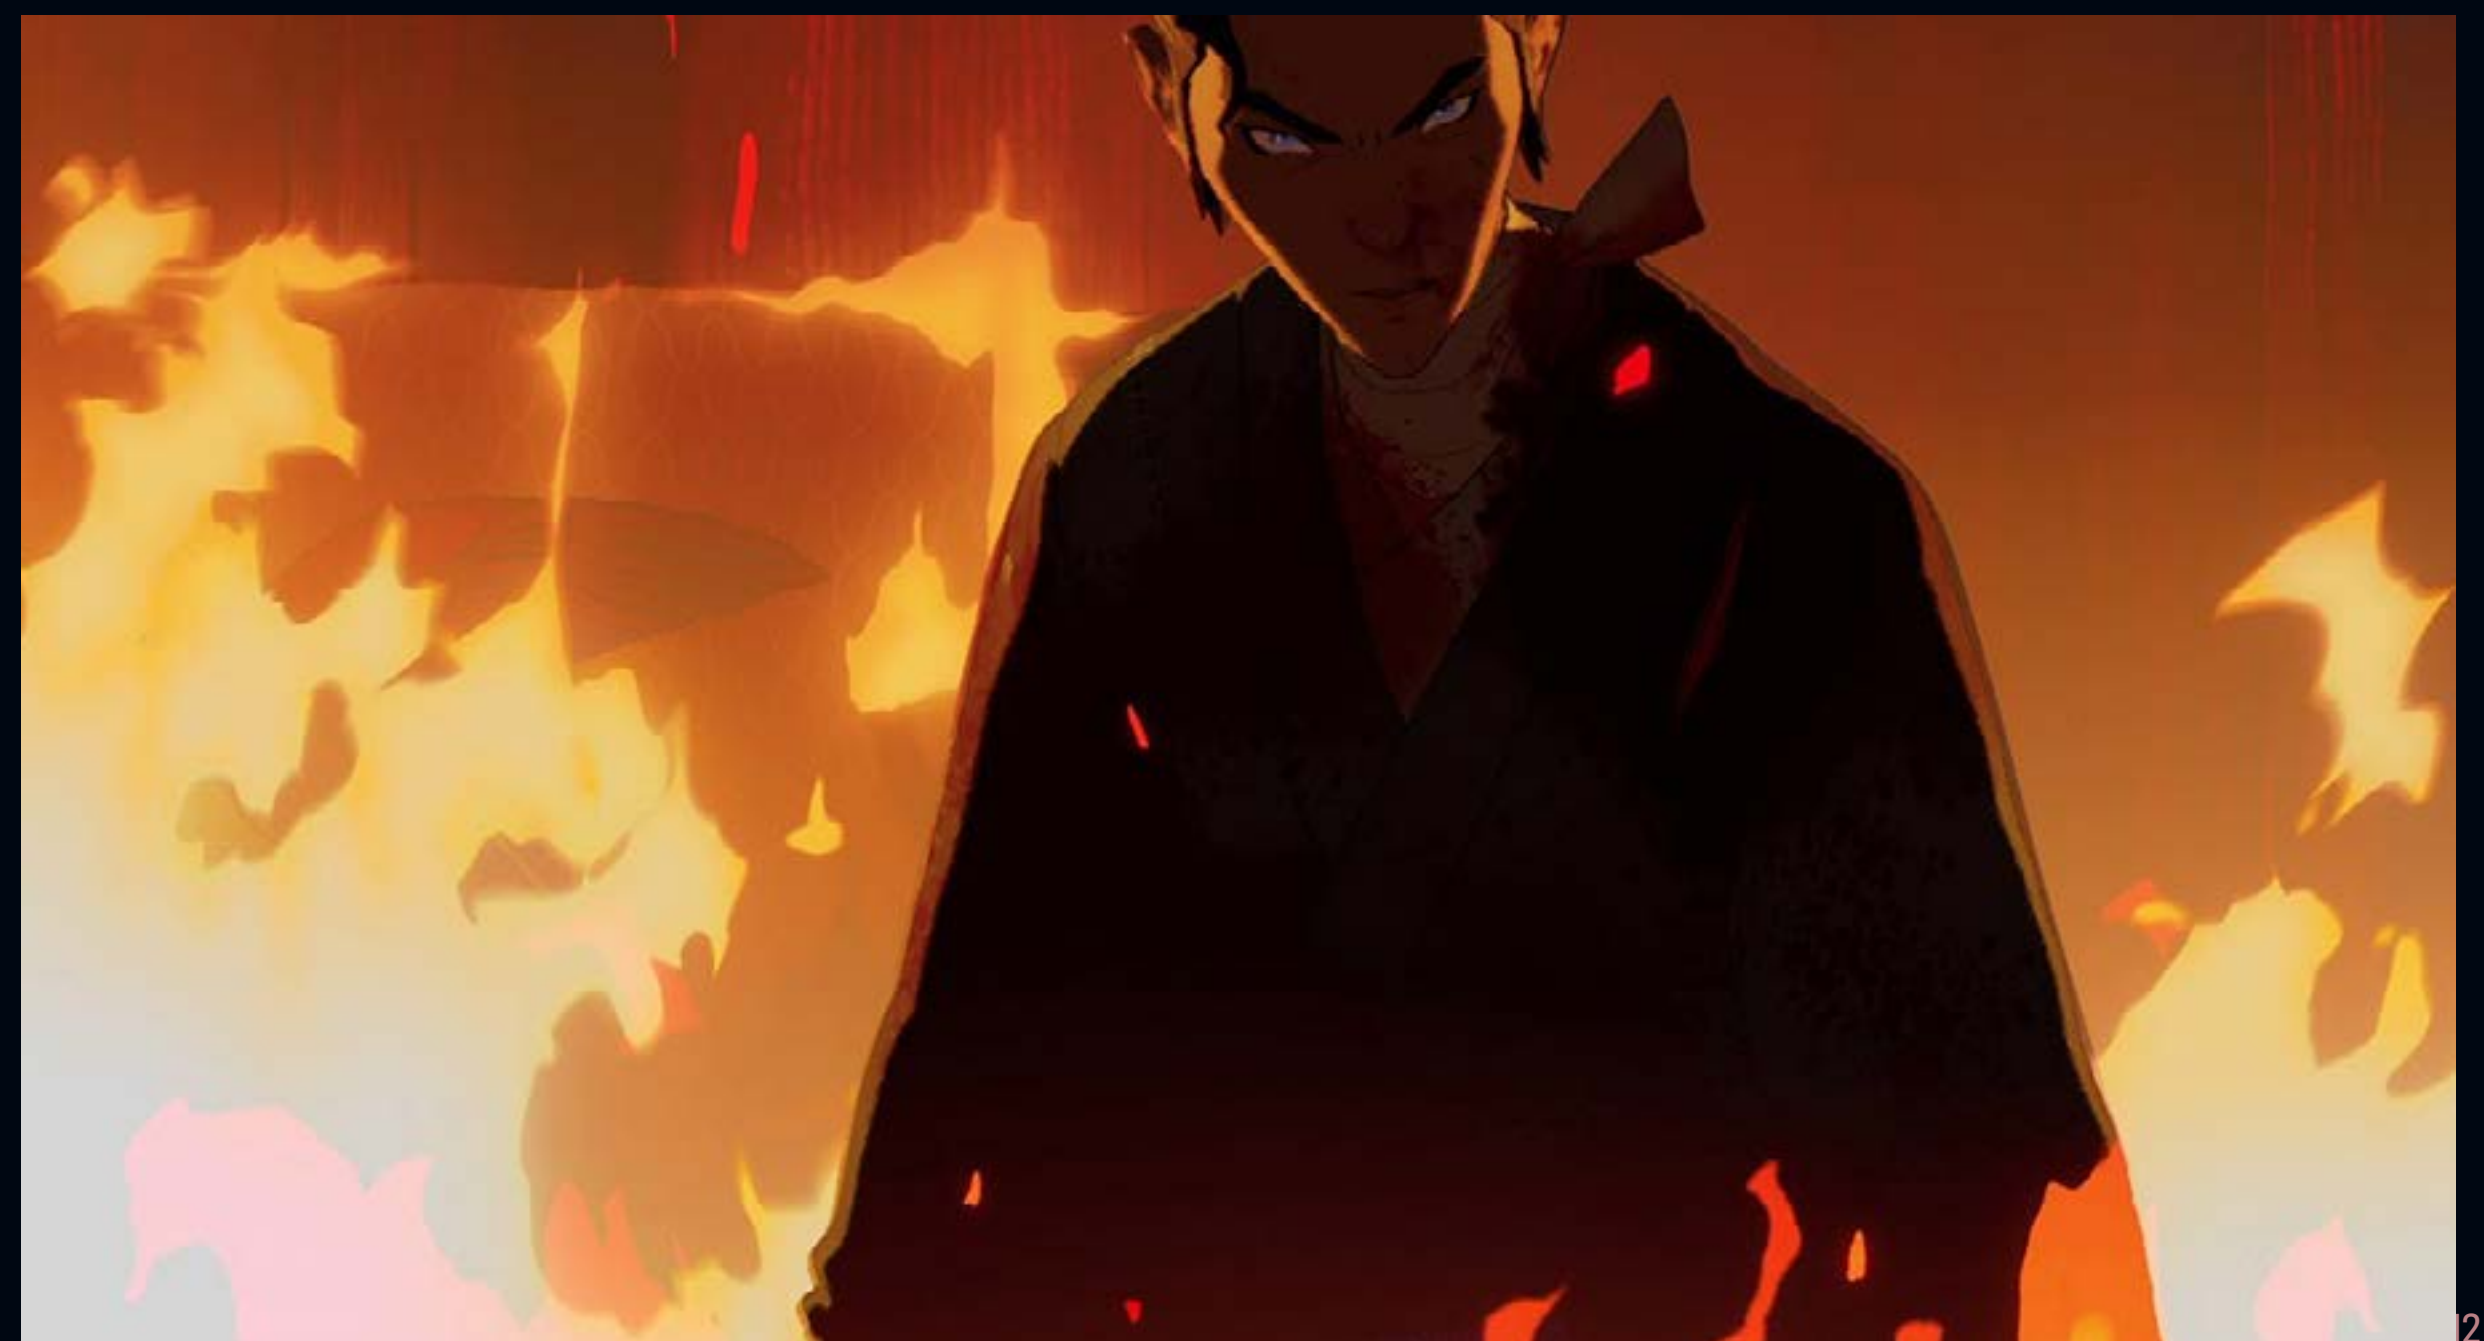

Blue Eye Samurai is an adult animated action series about a young warrior, Mizu, driven by a dream of revenge against those who made her an outcast in Edo-period Japan.

CONCEPT 1: Sumi-e Logo

An animated Netflix logo based off the Japanese art of calligraphy and the series logo design.

1

Description: Fire start in middle of coal.

2

Description: Fire grows.

3

Description: Fire surrounds metal and makes it hot.

4

Description: Fire makes Netflix logo become molten metal